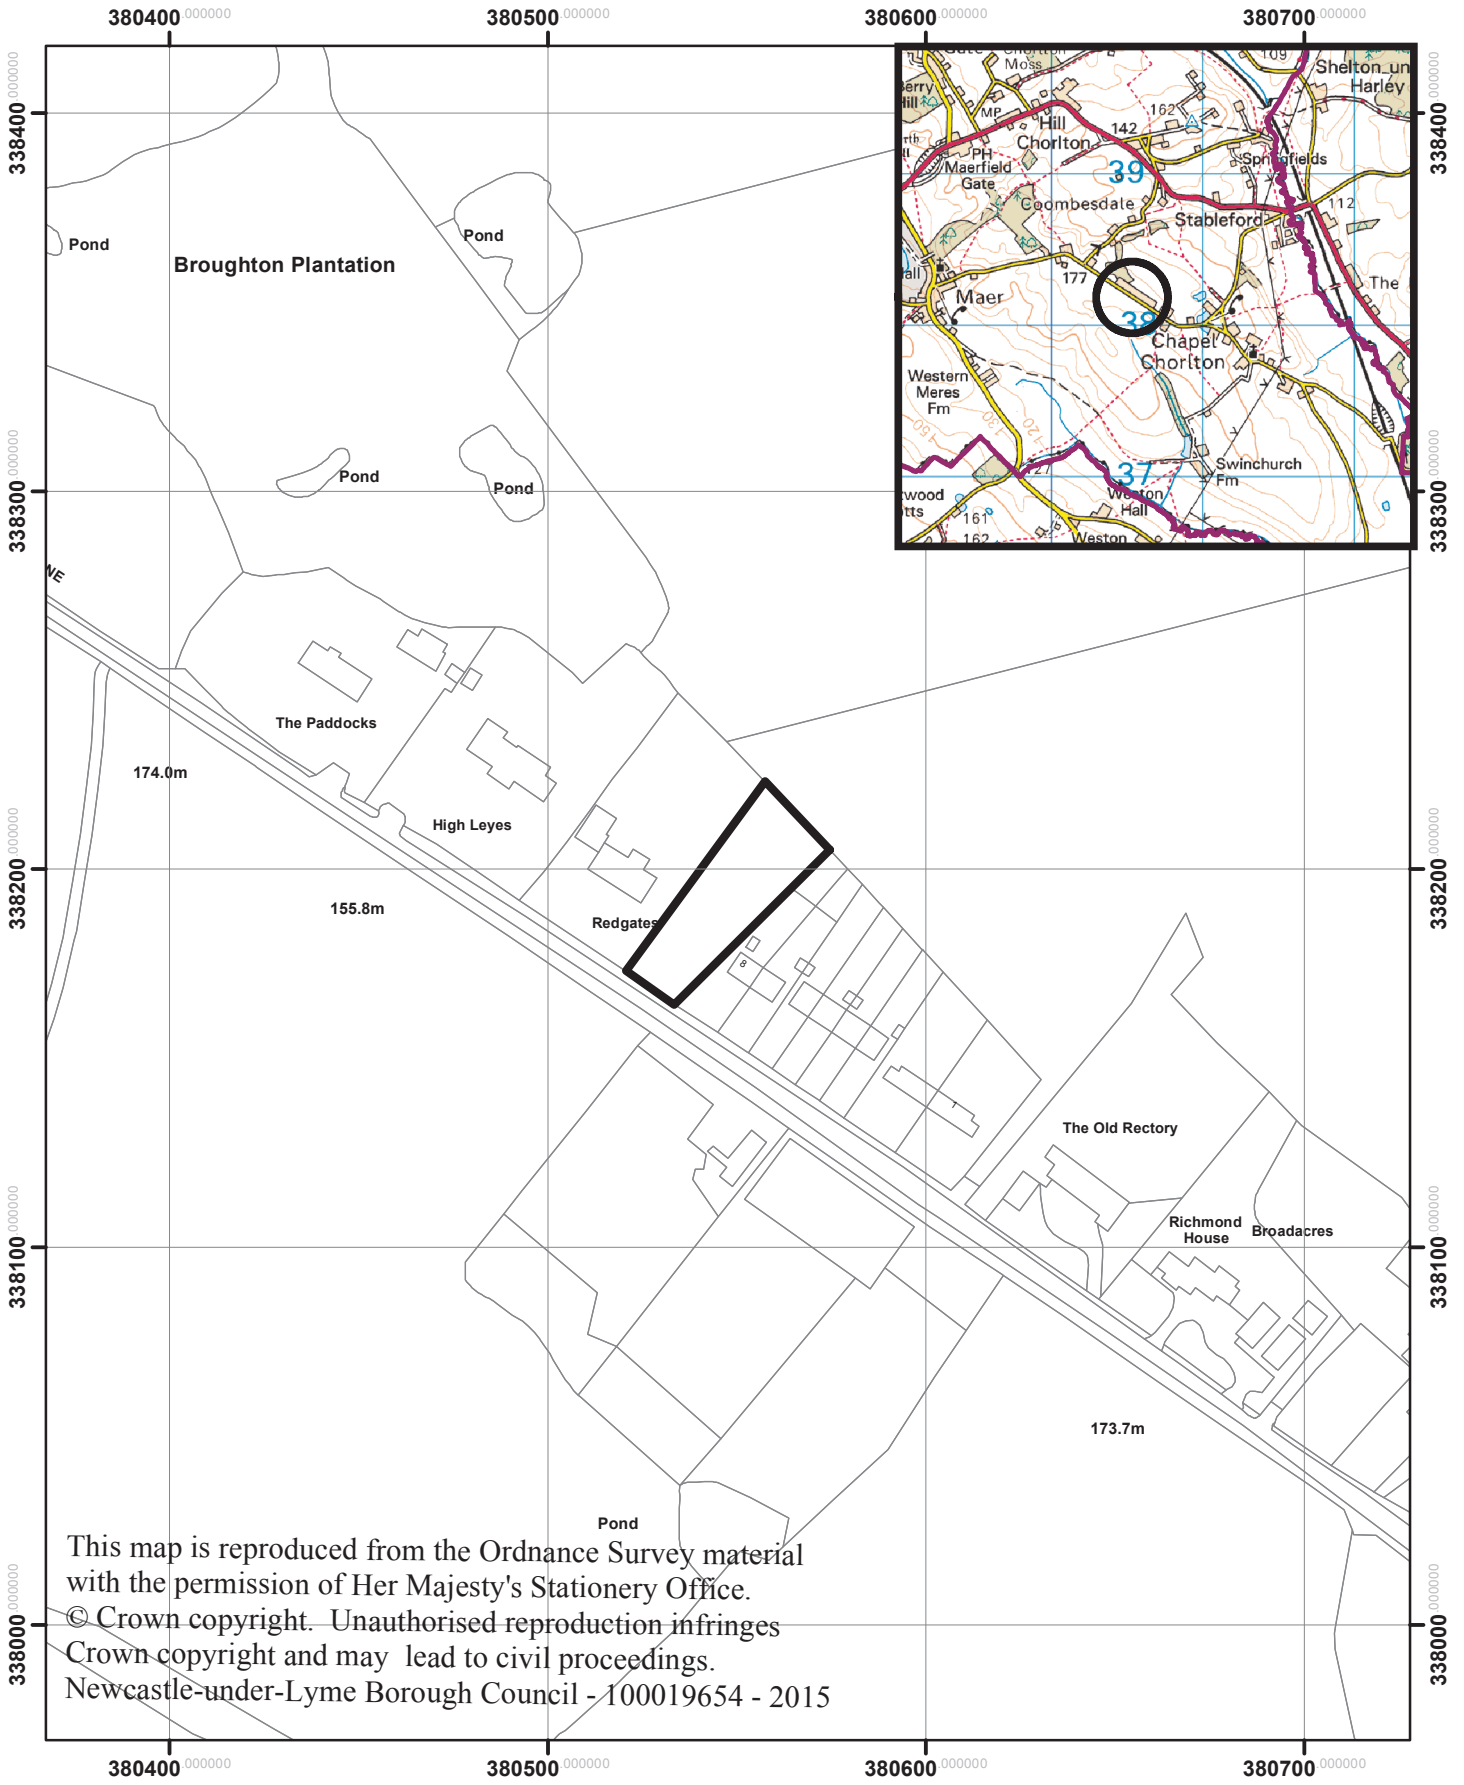

Red Gates, Haddon Lane, Chapel Chorlton
15/00878/FUL

This map is reproduced from the Ordnance Survey material with the permission of Her Majesty's Stationery Office.
© Crown copyright. Unauthorised reproduction infringes Crown copyright and may lead to civil proceedings.
Newcastle-under-Lyme Borough Council - 100019654 - 2015